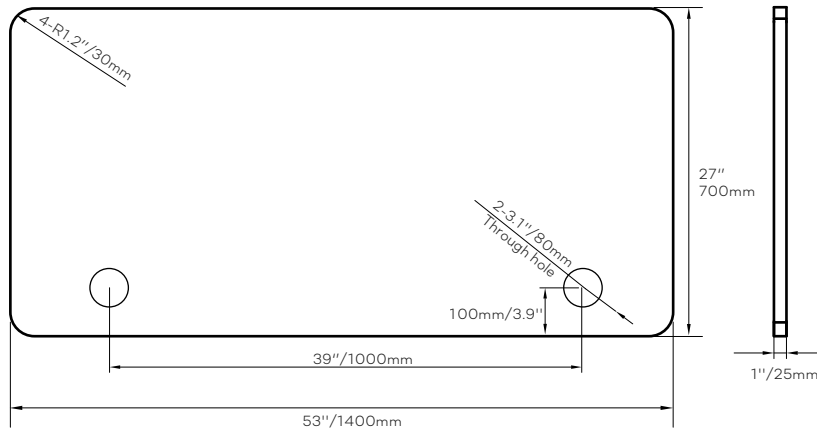

### Product Information:

- Max Loading Capacity: 276lbs/125kg
- Height Adjustments: 22.8" - 48.4"/580-1230mm
- Height Range: 25.6"/650mm
- Horizontal Frame Range: 36.7"-68.2"/933-1733mm
- Desk Top Size: 55"x 27"x 1"/1400 x 700 x 25mm
- Desk Top Color: White/Wood
- Desk Top Shape: Rectangle
- Stand Color: White/Black
- Stand Stages: 3-stage
- Stand Outer Tube: 2.8"x 2.8"x 0.06"/70 x 70 x 1.5mm(thickness)
- Stand Middle Tube: 2.6"x 2.6"x 0.06"/65 x 65 x 1.5mm(thickness)
- Stand Inner Tube: 2.4"x 2.4"x 0.08"/60 x 60 x 2.0mm(thickness)
- Integrated Wire Grommets: 2
- Stand Material: Steel
- Warranty: 5 Years

### Shipping Information:

Weight/Size	Medium Desk Top	Desk Stand	Total
Product Weight	36.9lbs/16.7kg	71.2lbs/32.3kg	108.1lbs/49.0kg
Shipping Weight	39.1lbs/17.7kg	78.5lbs/35.6kg	117.6lbs/53.3kg
Package Size	56.2"x28.4"x1.9" 1428x722x47mm	45.1"x 8.1"x 9.8" 1145x205x250mm	

### Other Features:

- Sit-Stand Reminder: 1-99 minutes
- Anti-Collision Protection
- Height Memory Setting: 3 levels
- Certificates: CE Erp RoHS FCC UL CUL RCM KC PSE

Desk

Stand

Controller

### Product Diagram

Rectangular Board