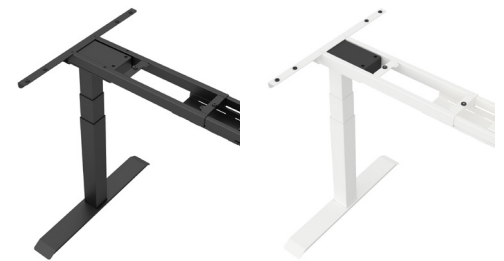

## SOLOS Advanced Standing Desk

SKU: SD-C147

### Product Information:

- Max Loading Capacity: 276lbs/125kg
- Height Adjustments: 22.8" - 48.4"/580-1230mm
- Height Range: 25.6"/650mm
- Horizontal Frame Range: 36.7"-68.2"/933-1733mm
- Desk Top Size: 55"x 27"x 1"/1400 x 700 x 25mm
- Desk Top Color: White/Wood
- Desk Top Shape: Rectangle
- Stand Color: White/Black
- Stand Stages: 3-stage
- Stand Outer Tube: 2.8"x 2.8"x 0.06"/70 x 70 x 1.5mm(thickness)
- Stand Middle Tube: 2.6"x 2.6"x 0.06"/65 x 65 x 1.5mm(thickness)
- Stand Inner Tube: 2.4"x 2.4"x 0.08"/60 x 60 x 2.0mm(thickness)
- Integrated Wire Grommets: 2
- Stand Material: Steel
- Warranty: 5 Years

### Other Features:

- Sit-Stand Reminder: 1-99 minutes
- Anti-Collision Protection
- Height Memory Setting: 3 levels
- Certificates: CE Erp RoHS FCC UL CUL RCM KC PSE

Desk

Stand

Controller

## SOLOS Advanced Standing Desk

SKU:SD-C147