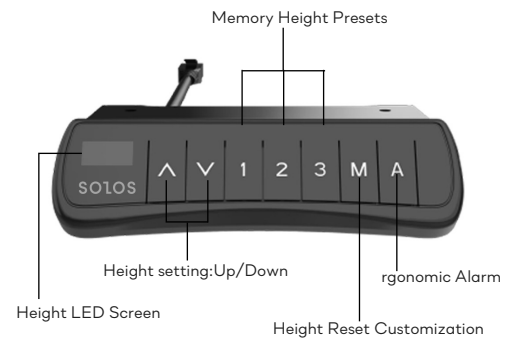

### Product Information:

- Max Loading Capacity: 276lbs/125kg
- Height Adjustments: 22.8" - 48.4"/580-1230mm
- Height Range: 25.6"/650mm
- Horizontal Frame Range: 36.7"-68.2"/933-1733mm
- Desk Top Size: 55"x 27"x 1"/1400 x 700 x 25mm
- Desk Top Color: White/Wood
- Desk Top Shape: Rectangle
- Stand Color: White/Black
- Stand Stages: 3-stage
- Stand Outer Tube: 2.8"x 2.8"x 0.06"/70 x 70 x 1.5mm(thickness)
- Stand Middle Tube: 2.6"x 2.6"x 0.06"/65 x 65 x 1.5mm(thickness)
- Stand Inner Tube: 2.4"x 2.4"x 0.08"/60 x 60 x 2.0mm(thickness)
- Integrated Wire Grommets: 2
- Stand Material: Steel
- Warranty: 5 Years

### Other Features:

- Sit-Stand Reminder: 1-99 minutes
- Anti-Collision Protection
- Height Memory Setting: 3 levels
- Certificates: CE Erp RoHS FCC UL CUL RCM KC PSE

Desk

Stand

Controller