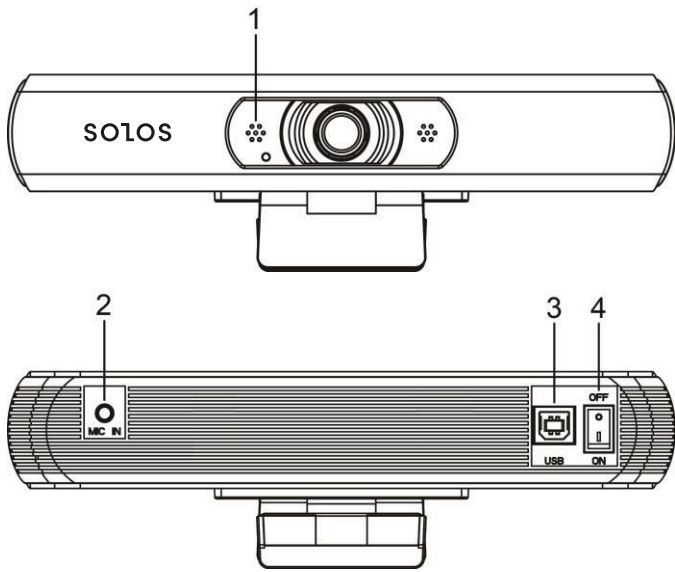

SOLOS Conference Camera 120° Wide Angle

SKU: SO-CC120-GY

1 Appearance and Interface

No.	Name	No.	Name
1	Built-in Microphone	3	USB 2.0 Interface
2	MIC IN Interface	4	Power Switch

2 Packing List

3 Product Specification

Camera	
Sensor	1/2.7", CMOS, Effective Pixel: 2.07M
Scanning Mode	Progressive
Lens Mount	M12
Lens	Focus: f= 3.1 mm, FOV:120°
Minimal Illumination	0.5 Lux @ (F1.8, AGC ON)
Shutter	1/30s ~ 1/10000s
White Balance	Auto, Indoor, Outdoor, One Push, Manual, VAR
Digital Noise Reduction	2D,3D digital noise reduction
Backlight Compensation	Support

USB Features	
Operate System	Windows XP/2003/VISTA/7/8/10,Linx Mac OS,Android
Color/Compression	YUY2/H.264/MJPEG
Video Format	1080P@30fps/25fps, 720P@30fps/25fps 960x540P@30fps/25fps, 640x360P@30fps/25fps
USB Protocol	UVC 1.0
Input/Output Interface	
MIC IN Interface	1 x MIC IN (3.5mm input)
USB Interface	1 x USB 2.0
Physical Parameter	
Input Voltage	5V (USB power supply)
Input Current	0.27A
Operating Temperature	-10°C ~ 40°C
Storage Temperature	-40°C ~ 60°C
Power Consumption	1.35W
Size	7.8"x1.3"x1.7"/194 x 34 x 42mm(without bracket)
Net Weight	0.214 kg/0.47lbs
MTBF	>30000h