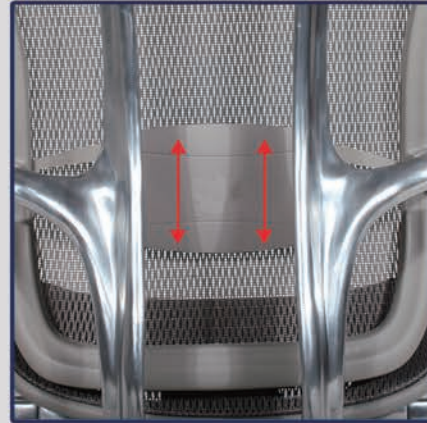

## SOLOS Premium Ergonomic Chair SKU: SO-EC001

1. Head rest height&angle adjustment

2. Lumbar support height adjustment

3. Armrest height and toward& backward adjustment

4. Armrest angle and distance adjustment

## SOLOS 2nd-generation Ergonomic Mechanism

Convenient • Reliable • Adjustable

5. Push up or down, to move the seat cushion forward or backward.

6. On the right-hand side. Push up or down, to raise and lower the height of the chair

7. Rotate the crank on the right-hand side, to adjust the recline tension

8. On the Left side, Push up or down, to lock or unlock the angle of the lean back.