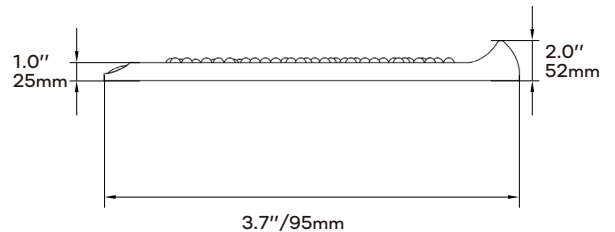

SOLOS Ergonomic Standing Mat

SKU: SO-ESM01-BK

Product Information:

Product Material: Polyurethane

Product Color: Black

Product Dimension: 32.3"x 20.5"x 0.98"/820x520x25mm

Shipping Dimension: 32.7"x 20.7"x 2.24"/830x526x57mm

Product Weight: 5.3lbs/2.4kg

Shipping Weight: 3.3lbs/7.3kg

Warranty: 3 Years

Product Diagram:

32.3"/820mm

Front View

20.5"/520mm

3.7"/95mm

Side View