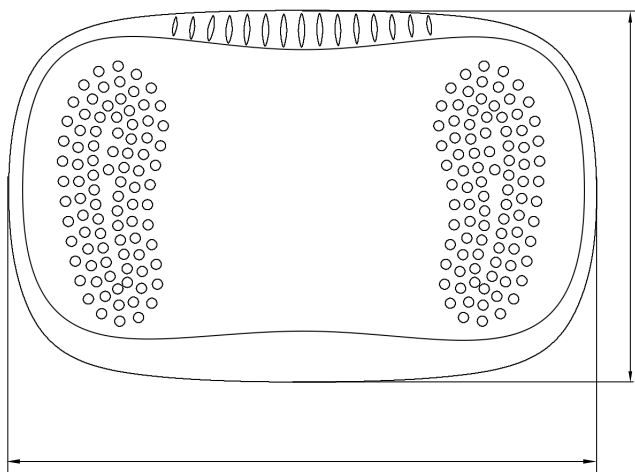

SOLOS Ergonomic Standing Mat

SKU: SO-ESM01-BK

Product Information:

Product Material: Polyurethane

Product Color: Black

Product Dimension: 32.3"x 20.5"x 0.98"/820x520x25mm

Shipping Dimension: 32.7"x 20.7"x 2.24"/830x526x57mm

Product Weight: 5.3lbs/2.4kg

Shipping Weight: 3.3lbs/7.3kg

Warranty: 3 Years

Product Diagram:

32.3"/820mm

Front View

20.5"/520mm

3.7"/95mm

Side View