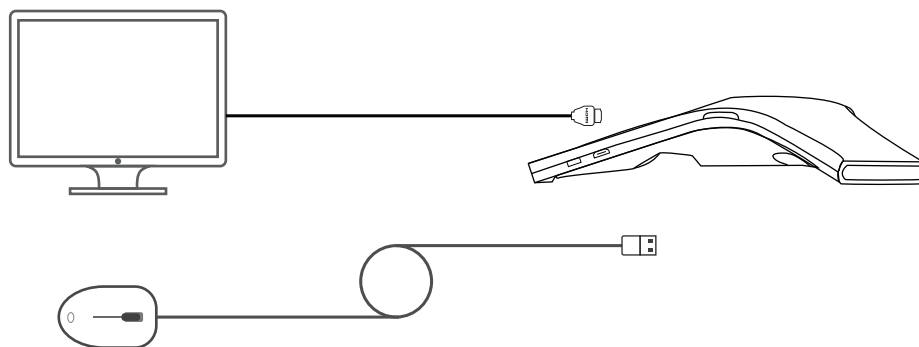

Date synchronization based on SNTP and customize setting

Extend Mic and loudspeaker

Power and Ethernet Connection

USB Connection

External Devices connection