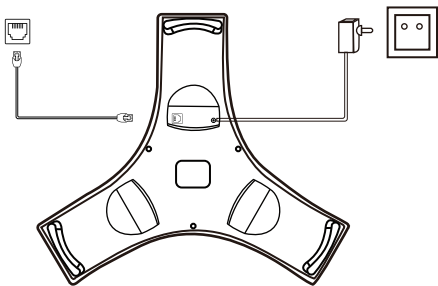

Date synchronization based on SNTP and customize setting

Extend Mic and loudspeaker

Power and Ethernet Connection

USB Connection

External Devices connection