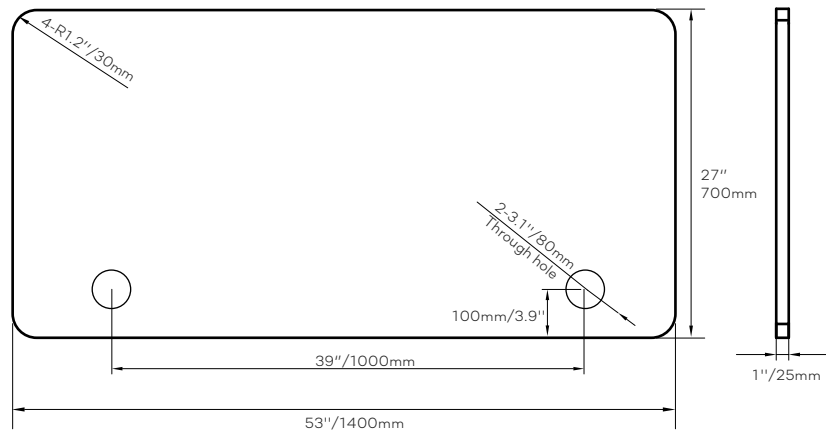

Medium Rectangular Board