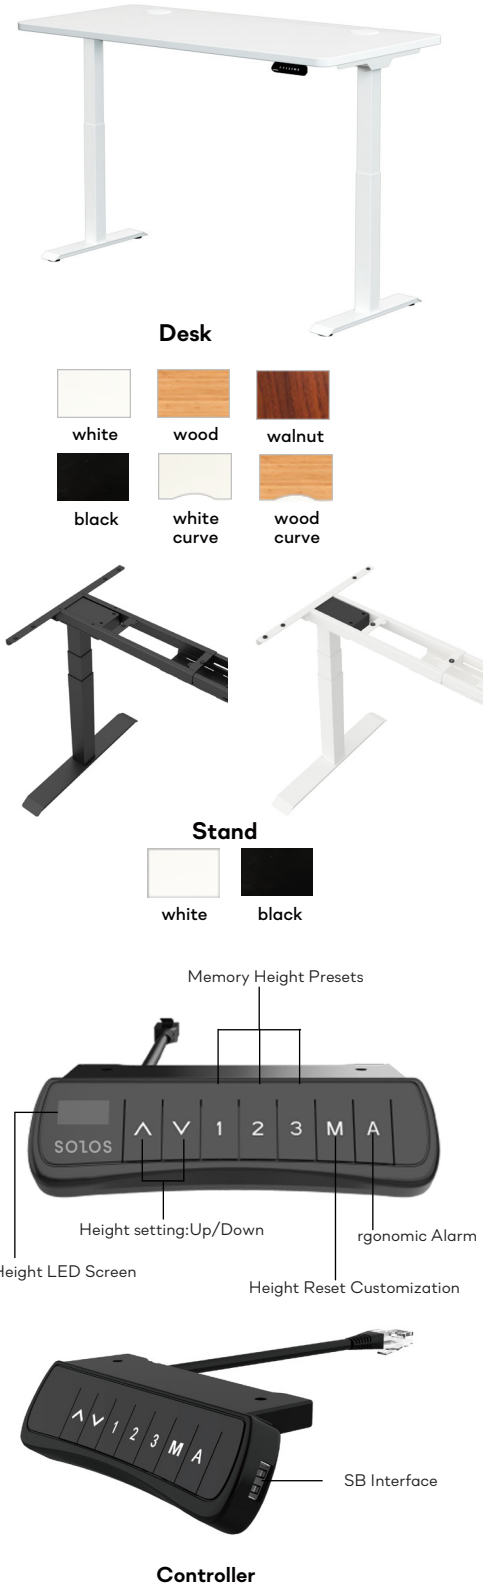

SOLOS Advanced Standing Desk

SKU: SD-C147

Product Information:

Max Loading Capacity: 125kg/276lbs
 Height Adjustments: 22.8"- 48.4"/580-1230mm
 Height Range: 25.6"/650mm
 Horizontal Frame Range: 36.7"-68.2"/933-1733mm
 Desk Top Size: 55"x 27"x 1"/1400 x 700 x 25mm
 Desk Top Color: White/Wood/Walnut/Black
 Desk Top Shape: Rectangle/Curve
 Stand Color: White/Black
 Stand Stages: 3-stage
 Stand Outer Tube: 2.8"x 2.8"x 0.06"/70 x 70 x 1.5mm(thickness)
 Stand Middle Tube: 2.6"x 2.6"x 0.06"/65 x 65 x 1.5mm(thickness)
 Stand Inner Tube: 2.4"x 2.4"x 0.08"/60 x 60 x 2.0mm(thickness)
 Integrated Wire Grommets: 2
 Stand Material: Steel
 Warranty: 5 Years

Motors:

Lift Speed: 1.50"/s (38mm/s)
 Noise Level: Under 50 dBs
 Motors Quantity: 2 PCS
 Working Temperature: 0~40°C
 Stand-by Power Consumption: Under 0.5W

Shipping Information:

Weight/Size	Medium Desk Top	Desk Stand	Total
Product Weight	36.9lbs/16.7kg	71.2lbs/32.3kg	108.1lbs/49.0kg
Shipping Weight	39.1lbs/17.7kg	78.5lbs/35.6kg	117.6lbs/53.3kg
Package Size	56.2"x28.4"x1.9" 1428x722x47mm	45.1"x 8.1"x 9.8" 1145x205x250mm	

Other Features:

Sit-Stand Reminder: 1-99 minutes
 Anti-Collision Protection
 Height Memory Setting: 3 levels
 Certificates: CE Erp RoHS FCC UL CUL RCM KC PSE

SOLOS Advanced Standing Desk

SKU:SD-C147

Product Diagram

Table Board

Small Rectangular Board

Medium Rectangular Board

Curved Board

SOLOS Advanced Standing Desk

SKU:SD-C147

Desk Stand