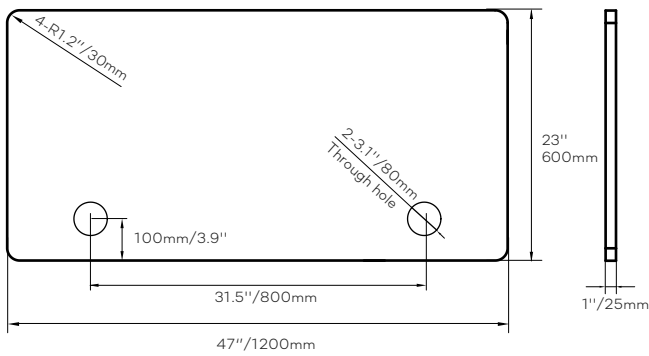

SOLOS Advanced Standing Desk

SKU:SD-C147

Product Diagram

Table Board

Small Rectangular Board