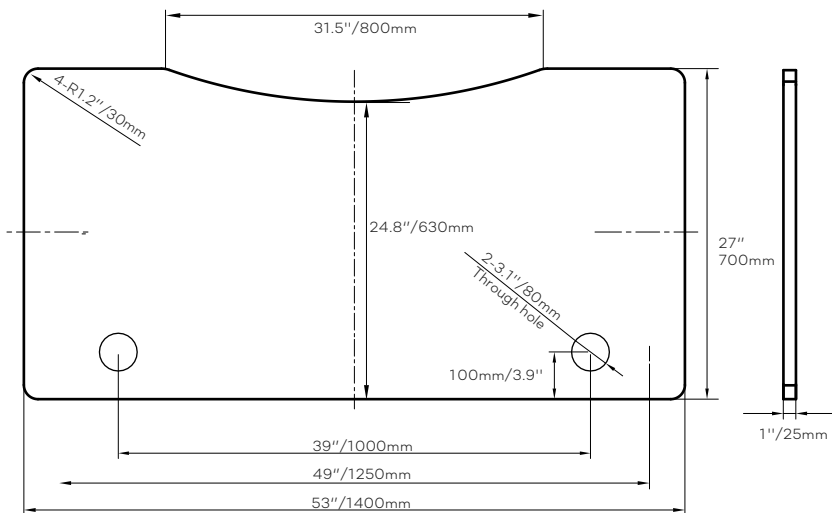

Curved Board