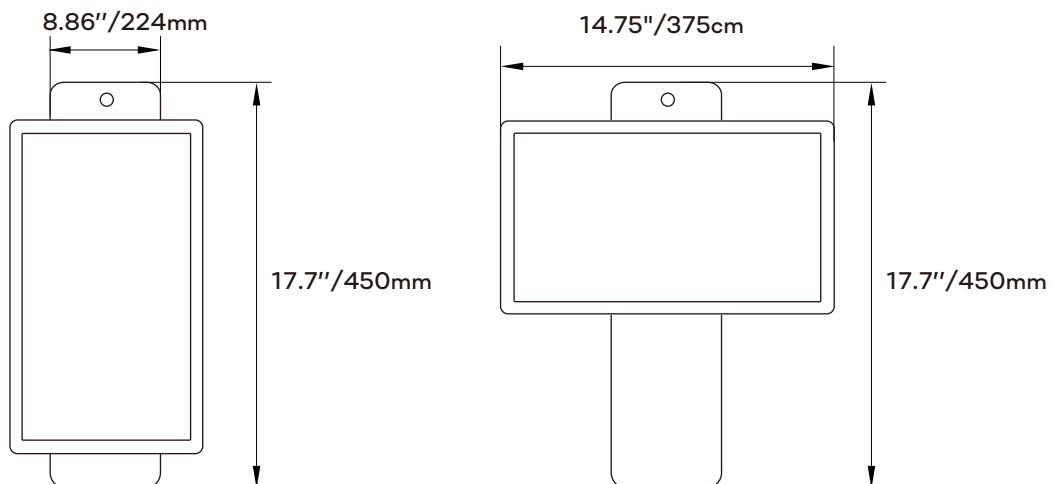

Portal Plus form Facebook

SKU: Portal-Plus

Smart Camera: Portal's Smart Camera uses AI to keep everyone in the frame – panning and zooming automatically no matter where the conversation goes.

12.5MP/140° Field of View

Display: The largest Portal screen, portrait or landscape

Smart Sound: 4-Mic Array

Speakers: Array of 2" tweeters and a 4" woofer for deep bass

Makes video calls with: Messenger/Whatsapp

Comes with: Alexa Built-in

Dimensions: 17.71"h x 5.73"w x 8.78"d (portrait)

Rotation: Rotates on stand to portrait or landscape

Privacy and Security: Mic and Camera disable button, included camera cover

Input: Touch screen

Wifi: 2.4Ghz & 5Ghz

In the Box: Portal+, power cord, camera cover, quick start guide

FRONT VIEW